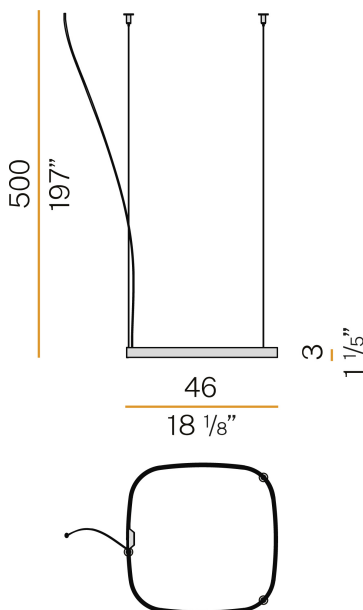

PANZERI

Zero Square

24V DC

M03201.050.0410

● white

Data sheet

CODE	M03201.050.0410
SYSTEM POWER CONSUMPTION	25W
EFFICACY	81.56lm/W
LIGHT SOURCE	LED
LIGHT SOURCE LIFETIME	L70 (B50) 60.000h
COLOUR TEMPERATURE	3000K Ra>90
LIGHT DISTRIBUTION	diffused
POWER SUPPLY	24V DC
DRIVER	remote not included
NOMINAL LUMINOUS FLUX	2835lm
LUMEN OUTPUT	2039lm
EFFICIENCY	71.9%
WEIGHT	0.92 Kg
PROTECTION DEGREE	IP20
COLOUR TOLLERANCES	SDCM 3
PACKING DIMENSIONS (CM)	58,0 x 58,0 x 10,0

Single or multiple suspension lighting fixture for interiors, with direct and indirect light emission.

Bended extruded aluminium structure in white, black, bronze, mat brass or titanium polyacrylic paint.

Extruded polycarbonate diffuser with opaline finish.

Suspension kit with griplocks and 5m (196,9") long steel cables.

5m (196,9") long power cable in transparent PVC.

Provided without power canopy.

Technical drawing

Polar diagram